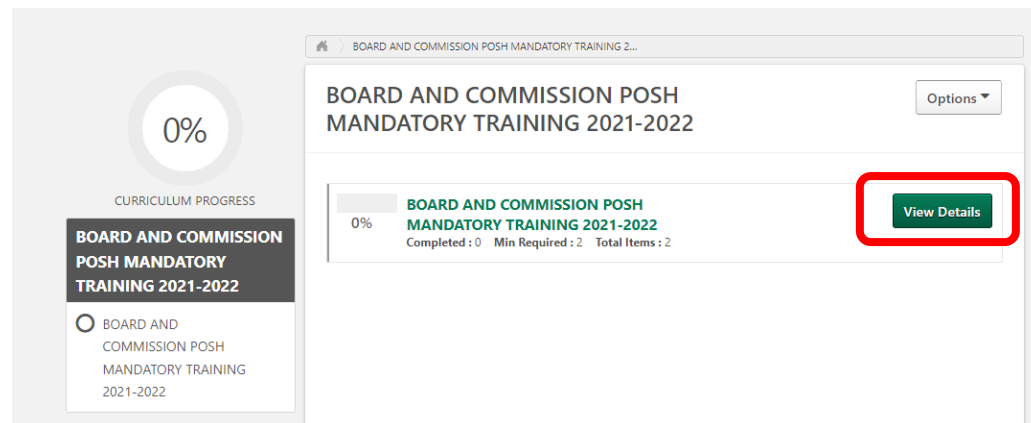

After opening the curriculum the next screen will display to parts to the training.
Select “View Details”