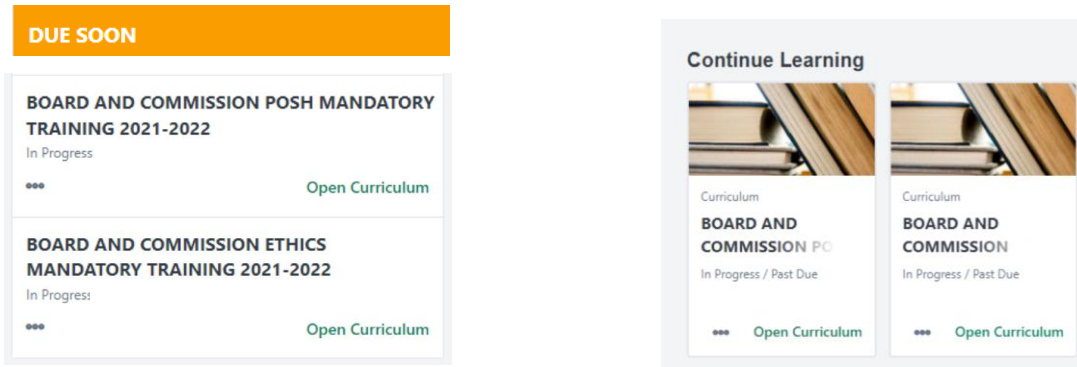

User Name:

Password:

[Log in](#)

[Forgot Password?](#)

User Name: Your Email

Password: Enter your newly created password

9 Be Welcomed at the Honolulu U (HONU) Learner Home Page

## Honolulu U: Ethics & POSH Mandatory Training Board and Commission Members Accessing Honolulu U Cheat Sheet to Complete the Training and Quiz

### Completing the Online Training:

Look for these tiles or displays on your Learner Home Page and click on “Open Curriculum.”

After opening the curriculum the next screen will display to parts to the training.  
Select “View Details”