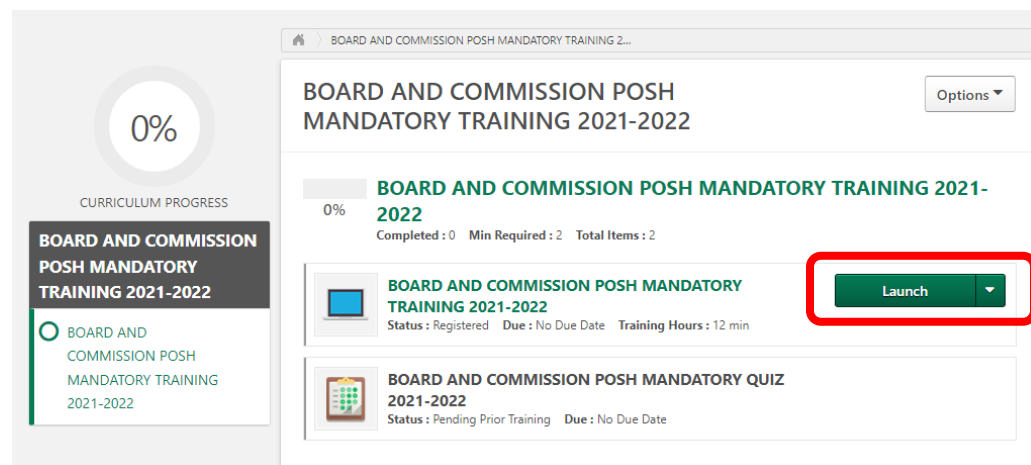

## Honolulu U: Ethics & POSH Mandatory Training Board and Commission Members Accessing Honolulu U Cheat Sheet to Complete the Training and Quiz

### Completing the Online Training:

Look for these tiles or displays on your Learner Home Page and click on “Open Curriculum.”

After opening the curriculum the next screen will display to parts to the training.  
Select “View Details”

Select the “Launch” button to begin.

**Honolulu U: Ethics & POSH Mandatory Training  
Board and Commission Members**  
Accessing Honolulu U  
Cheat Sheet to Complete the Training and Quiz

<p>“Complete video later” will remain on the top right as you are watching the video.</p> <p>Click this button if you are unable to complete the video in one session.</p>	<p>As you complete watching the video the button will change to “Complete video.”</p> <p>It’s important to click this button to take the online quiz which will automatically launch.</p>
	